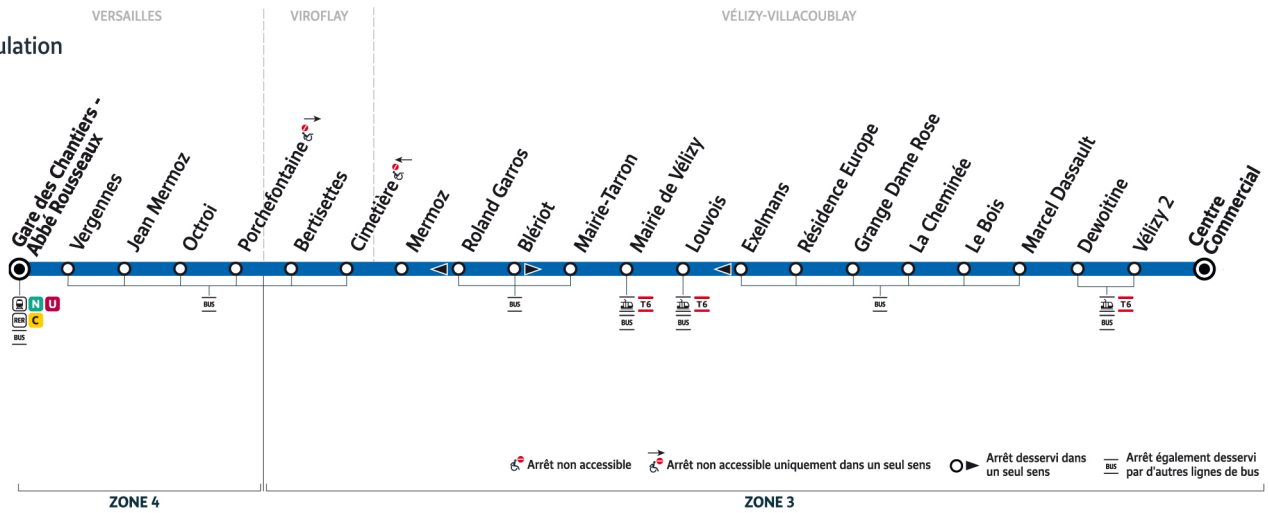

Gare de Versailles Chantiers - Abbé Rousseaux

sens de circulation

Du lundi 8 juillet au vendredi 30 août 2024

Du lundi au vendredi

| | | Centre Commercial | Vélizy 2 | Dewoitine | Marcel Dassault | Le Bois | La Cheminée | Grange Dame Rose | Résidence Europe | Exelmans | Louvois | Mairie de Vélizy | Mairie-Tarron | Roland Garros | Mermoz | Cimetière | Bertisettes | Porchefontaine | Octroi | Jean Mermoz | Vergennes | Gare de Versailles Chantiers-Abbé Rousseaux | | |
|---------------------|---|-------------------|----------|-----------|-----------------|---------|-------------|------------------|------------------|----------|---------|------------------|---------------|---------------|--------|-----------|-------------|----------------|--------|-------------|-----------|---|--|--|
| VÉLIZY-VILLACOUBLAY | Centre Commercial | 6:30 | 6:55 | 7:15 | 7:35 | 7:55 | 8:15 | 8:35 | 8:55 | 9:15 | 9:35 | 10:00 | 11:00 | 12:00 | 13:00 | | | | | | | | | |
| | Vélizy 2 | 6:32 | 6:58 | 7:18 | 7:38 | 7:58 | 8:18 | 8:38 | 8:58 | 9:17 | 9:37 | 10:02 | 11:02 | 12:03 | 13:03 | | | | | | | | | |
| | Dewoitine | 6:33 | 6:59 | 7:19 | 7:39 | 7:59 | 8:19 | 8:39 | 8:59 | 9:18 | 9:38 | 10:03 | 11:03 | 12:04 | 13:04 | | | | | | | | | |
| | Marcel Dassault | 6:34 | 7:00 | 7:20 | 7:40 | 8:00 | 8:20 | 8:40 | 9:00 | 9:19 | 9:39 | 10:04 | 11:04 | 12:04 | 13:04 | | | | | | | | | |
| | Le Bois | 6:34 | 7:00 | 7:20 | 7:40 | 8:00 | 8:20 | 8:40 | 9:00 | 9:19 | 9:39 | 10:04 | 11:04 | 12:04 | 13:04 | | | | | | | | | |
| | La Cheminée | 6:35 | 7:01 | 7:21 | 7:41 | 8:01 | 8:21 | 8:41 | 9:01 | 9:20 | 9:40 | 10:05 | 11:05 | 12:05 | 13:05 | | | | | | | | | |
| | Grange Dame Rose | 6:36 | 7:02 | 7:22 | 7:42 | 8:02 | 8:22 | 8:42 | 9:02 | 9:21 | 9:41 | 10:06 | 11:06 | 12:06 | 13:06 | | | | | | | | | |
| | Résidence Europe | 6:36 | 7:02 | 7:22 | 7:42 | 8:02 | 8:22 | 8:42 | 9:02 | 9:21 | 9:41 | 10:06 | 11:06 | 12:06 | 13:06 | | | | | | | | | |
| | Exelmans | 6:36 | 7:03 | 7:23 | 7:43 | 8:03 | 8:23 | 8:43 | 9:03 | 9:22 | 9:42 | 10:07 | 11:07 | 12:07 | 13:07 | | | | | | | | | |
| | Louvois | 6:37 | 7:04 | 7:24 | 7:44 | 8:04 | 8:24 | 8:44 | 9:04 | 9:23 | 9:43 | 10:08 | 11:08 | 12:08 | 13:08 | | | | | | | | | |
| | Mairie de Vélizy | 6:38 | 7:05 | 7:25 | 7:45 | 8:05 | 8:25 | 8:45 | 9:05 | 9:24 | 9:44 | 10:09 | 11:09 | 12:09 | 13:09 | | | | | | | | | |
| | Mairie-Tarron | 6:39 | 7:06 | 7:26 | 7:46 | 8:06 | 8:26 | 8:46 | 9:06 | 9:25 | 9:45 | 10:10 | 11:10 | 12:10 | 13:10 | | | | | | | | | |
| | Roland Garros | 6:41 | 7:08 | 7:28 | 7:48 | 8:08 | 8:28 | 8:48 | 9:08 | 9:27 | 9:47 | 10:12 | 11:12 | 12:12 | 13:12 | | | | | | | | | |
| | Mermoz | 6:42 | 7:09 | 7:29 | 7:49 | 8:09 | 8:29 | 8:49 | 9:09 | 9:28 | 9:48 | 10:13 | 11:13 | 12:13 | 13:13 | | | | | | | | | |
| | VIROFLAY | Cimetière | 6:45 | 7:11 | 7:31 | 7:51 | 8:11 | 8:31 | 8:51 | 9:11 | 9:30 | 9:50 | 10:15 | 11:15 | 12:15 | 13:15 | | | | | | | | |
| | | Bertisettes | 6:47 | 7:13 | 7:33 | 7:53 | 8:13 | 8:33 | 8:53 | 9:13 | 9:32 | 9:52 | 10:17 | 11:17 | 12:16 | 13:16 | | | | | | | | |
| VERSAILLES | Porchefontaine | 6:48 | 7:14 | 7:34 | 7:54 | 8:14 | 8:34 | 8:54 | 9:14 | 9:33 | 9:53 | 10:18 | 11:18 | 12:17 | 13:17 | | | | | | | | | |
| | Octroi | 6:51 | 7:17 | 7:37 | 7:57 | 8:17 | 8:37 | 8:57 | 9:17 | 9:36 | 9:56 | 10:21 | 11:21 | 12:20 | 13:20 | | | | | | | | | |
| | Jean Mermoz | 6:53 | 7:19 | 7:39 | 7:59 | 8:19 | 8:40 | 9:00 | 9:20 | 9:38 | 9:58 | 10:23 | 11:23 | 12:22 | 13:22 | | | | | | | | | |
| | Vergennes | 6:54 | 7:20 | 7:40 | 8:00 | 8:20 | 8:41 | 9:01 | 9:21 | 9:39 | 9:59 | 10:24 | 11:24 | 12:23 | 13:23 | | | | | | | | | |
| | Gare de Versailles Chantiers-Abbé Rousseaux | 6:57 | 7:23 | 7:43 | 8:03 | 8:23 | 8:44 | 9:04 | 9:24 | 9:42 | 10:02 | 10:27 | 11:27 | 12:26 | 13:26 | | | | | | | | | |