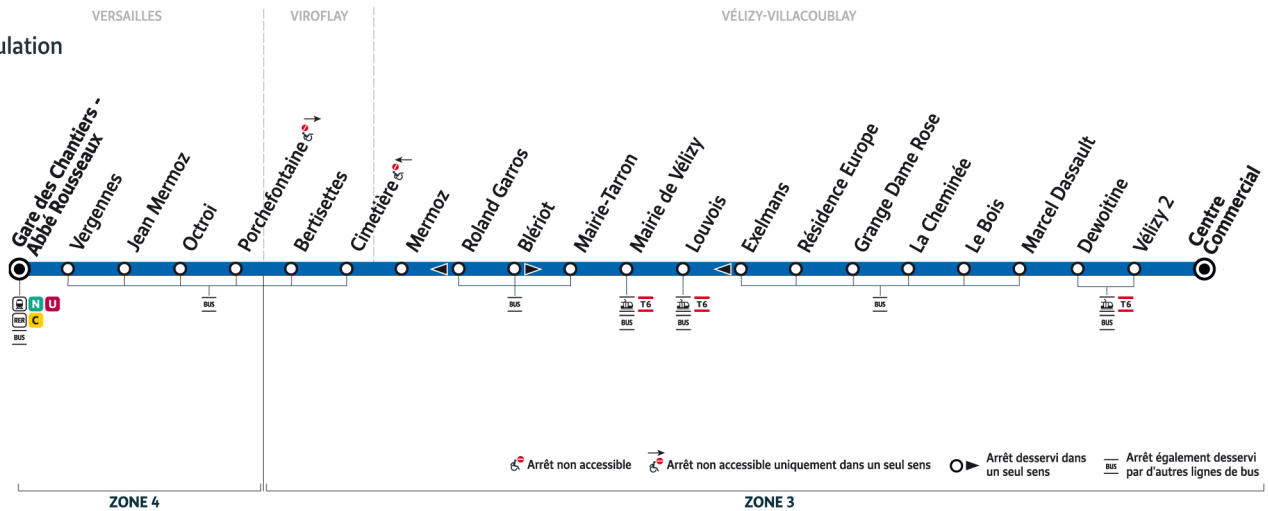

6124

Direction :

Vélizy-Villacoublay
Centre Commercial

→
sens de circulation

Du lundi 8 juillet au vendredi 30 août 2024

Du lundi au vendredi

VERSAILLES	Gare de Versailles Chantiers-Abbé Rousseaux	6:00	6:30	7:00	7:20	7:40	8:00	8:20	8:40	9:00	9:20	10:00	11:00	12:00	13:00
	Vergennes	6:01	6:31	7:02	7:22	7:42	8:02	8:22	8:42	9:02	9:22	10:02	11:02	12:02	13:02
	Jean Mermoz	6:02	6:32	7:03	7:23	7:43	8:03	8:23	8:43	9:03	9:23	10:03	11:03	12:03	13:03
	Octroi	6:04	6:34	7:04	7:24	7:44	8:05	8:25	8:45	9:05	9:25	10:04	11:04	12:04	13:04
	Porchefontaine	6:05	6:35	7:06	7:26	7:46	8:07	8:27	8:47	9:07	9:27	10:06	11:06	12:06	13:06
VIROFLAY	Bertisettes	6:06	6:36	7:07	7:27	7:47	8:08	8:28	8:48	9:08	9:28	10:07	11:07	12:07	13:07
	Cimetière	6:08	6:38	7:09	7:29	7:49	8:10	8:30	8:50	9:10	9:30	10:09	11:09	12:09	13:09
VÉLIZY-VILLACOUBLAY	Mermoz	6:11	6:41	7:12	7:32	7:52	8:13	8:33	8:53	9:13	9:33	10:12	11:12	12:12	13:12
	Blériot	6:13	6:43	7:13	7:33	7:53	8:15	8:34	8:54	9:14	9:34	10:13	11:13	12:13	13:13
	Mairie-Tarron	6:15	6:45	7:15	7:35	7:55	8:17	8:36	8:56	9:16	9:36	10:15	11:15	12:15	13:15
	Mairie de Vélizy	6:16	6:46	7:16	7:36	7:56	8:18	8:37	8:57	9:17	9:37	10:16	11:16	12:16	13:16
	Louvois	6:17	6:47	7:17	7:37	7:57	8:19	8:38	8:58	9:18	9:38	10:17	11:17	12:17	13:17
	Résidence Europe	6:18	6:48	7:19	7:39	7:59	8:21	8:40	9:00	9:20	9:40	10:19	11:19	12:19	13:18
	Grange Dame Rose	6:18	6:48	7:19	7:40	8:00	8:22	8:41	9:01	9:20	9:40	10:19	11:19	12:19	13:18
	La Cheminée	6:19	6:49	7:20	7:41	8:01	8:23	8:42	9:02	9:21	9:41	10:20	11:20	12:20	13:19
	Le Bois	6:20	6:50	7:22	7:43	8:03	8:25	8:44	9:04	9:23	9:43	10:22	11:22	12:22	13:20
	Marcel Dassault	6:22	6:52	7:23	7:44	8:04	8:26	8:45	9:05	9:24	9:44	10:23	11:23	12:23	13:22
	Dewoitine	6:23	6:53	7:25	7:46	8:06	8:28	8:47	9:07	9:26	9:46	10:25	11:25	12:25	13:23
	Vélizy 2	6:24	6:54	7:26	7:47	8:07	8:29	8:48	9:08	9:27	9:47	10:26	11:26	12:26	13:24
	Centre Commercial	6:26	6:56	7:28	7:49	8:09	8:31	8:50	9:10	9:29	9:49	10:28	11:28	12:28	13:26

Bon à savoir

Ces horaires sont donnés à titre indicatif et les conducteurs Keolis Vélizy Vallée de la Bièvre s'efforcent de les respecter.

Toutefois, les aléas de circulation peuvent retarder l'heure de passage indiquée. Faites signe au conducteur pour obtenir l'arrêt de votre bus.

@VelizyVal_IDFM

iledefrance-mobilites.fr
Application disponible sur :

île de France
mobilités