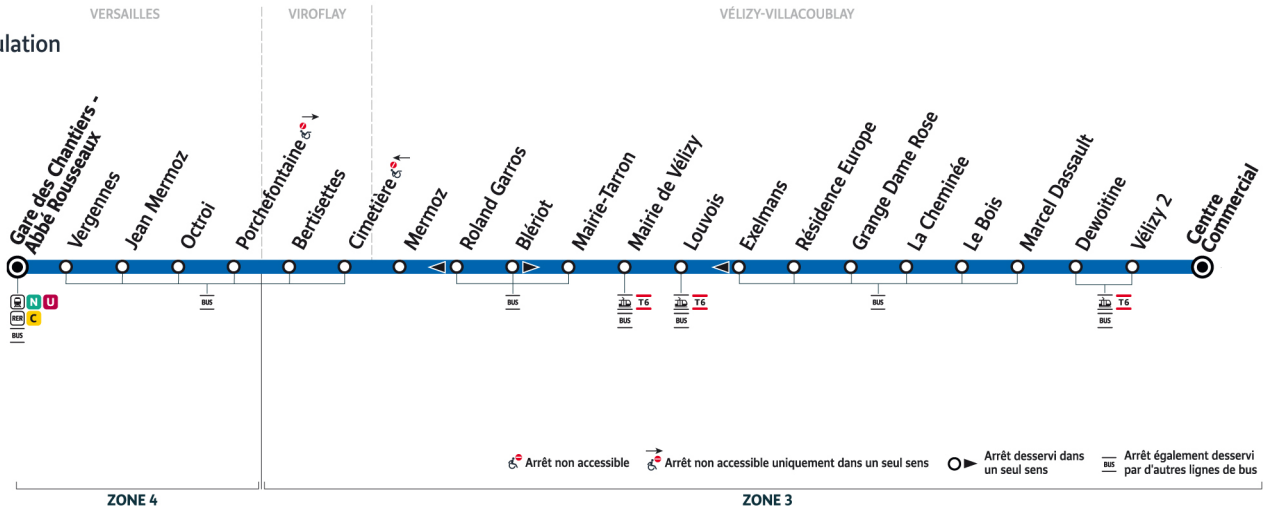

Gare de Versailles Chantiers - Abbé Rousseaux

← sens de circulation

Du lundi 8 juillet au vendredi 30 août 2024

Du lundi au vendredi

| Zone | Arrêt | 14:00 | 15:30 | 16:00 | 16:40 | 17:00 | 17:20 | 17:40 | 18:00 | 18:20 | 18:40 | 19:05 | 19:35 | 20:05 | 20:35 |
|---------------------|---|-------|-------|-------|-------|-------|-------|-------|-------|-------|-------|-------|-------|-------|-------|
| VÉLIZY-VILLACOUBLAY | Centre Commercial | 14:00 | 15:30 | 16:00 | 16:40 | 17:00 | 17:20 | 17:40 | 18:00 | 18:20 | 18:40 | 19:05 | 19:35 | 20:05 | 20:35 |
| | Vélizy 2 | 14:03 | 15:33 | 16:03 | 16:43 | 17:03 | 17:23 | 17:43 | 18:03 | 18:23 | 18:43 | 19:08 | 19:38 | 20:08 | 20:38 |
| | Dewoitine | 14:04 | 15:34 | 16:04 | 16:44 | 17:04 | 17:24 | 17:44 | 18:04 | 18:24 | 18:44 | 19:09 | 19:39 | 20:09 | 20:39 |
| | Marcel Dassault | 14:04 | 15:34 | 16:05 | 16:45 | 17:05 | 17:25 | 17:45 | 18:05 | 18:25 | 18:45 | 19:10 | 19:40 | 20:10 | 20:40 |
| | Le Bois | 14:04 | 15:34 | 16:05 | 16:45 | 17:05 | 17:25 | 17:46 | 18:06 | 18:26 | 18:45 | 19:10 | 19:40 | 20:10 | 20:40 |
| | La Cheminée | 14:05 | 15:35 | 16:06 | 16:46 | 17:06 | 17:26 | 17:47 | 18:07 | 18:27 | 18:46 | 19:11 | 19:41 | 20:11 | 20:41 |
| | Grange Dame Rose | 14:06 | 15:36 | 16:07 | 16:47 | 17:07 | 17:27 | 17:48 | 18:08 | 18:28 | 18:47 | 19:12 | 19:42 | 20:12 | 20:42 |
| | Résidence Europe | 14:06 | 15:36 | 16:07 | 16:47 | 17:07 | 17:27 | 17:48 | 18:08 | 18:28 | 18:47 | 19:12 | 19:42 | 20:12 | 20:42 |
| | Exelmans | 14:07 | 15:37 | 16:08 | 16:48 | 17:08 | 17:28 | 17:49 | 18:09 | 18:29 | 18:48 | 19:13 | 19:43 | 20:13 | 20:42 |
| | Louvois | 14:08 | 15:38 | 16:09 | 16:49 | 17:09 | 17:29 | 17:50 | 18:10 | 18:30 | 18:49 | 19:14 | 19:44 | 20:14 | 20:43 |
| | Mairie de Vélizy | 14:09 | 15:39 | 16:10 | 16:50 | 17:10 | 17:30 | 17:51 | 18:11 | 18:31 | 18:50 | 19:15 | 19:45 | 20:15 | 20:44 |
| | Mairie-Tarron | 14:10 | 15:40 | 16:11 | 16:51 | 17:11 | 17:31 | 17:52 | 18:12 | 18:32 | 18:51 | 19:16 | 19:46 | 20:16 | 20:45 |
| | Roland Garros | 14:12 | 15:42 | 16:13 | 16:53 | 17:13 | 17:33 | 17:54 | 18:14 | 18:34 | 18:53 | 19:18 | 19:48 | 20:17 | 20:46 |
| | Mermoz | 14:13 | 15:43 | 16:14 | 16:54 | 17:14 | 17:34 | 17:55 | 18:15 | 18:35 | 18:54 | 19:19 | 19:49 | 20:18 | 20:47 |
| VIROFLAY | Cimetière | 14:15 | 15:45 | 16:16 | 16:56 | 17:16 | 17:37 | 17:58 | 18:18 | 18:38 | 18:56 | 19:21 | 19:51 | 20:20 | 20:49 |
| | Bertisettes | 14:17 | 15:47 | 16:18 | 16:58 | 17:18 | 17:39 | 18:00 | 18:20 | 18:40 | 18:58 | 19:23 | 19:53 | 20:22 | 20:51 |
| VERSAILLES | Porchefontaine | 14:18 | 15:48 | 16:19 | 16:59 | 17:19 | 17:40 | 18:01 | 18:21 | 18:41 | 18:59 | 19:24 | 19:54 | 20:23 | 20:52 |
| | Octroi | 14:21 | 15:51 | 16:22 | 17:02 | 17:22 | 17:43 | 18:04 | 18:24 | 18:44 | 19:02 | 19:26 | 19:56 | 20:25 | 20:54 |
| | Jean Mermoz | 14:23 | 15:53 | 16:24 | 17:04 | 17:25 | 17:46 | 18:07 | 18:27 | 18:46 | 19:04 | 19:28 | 19:58 | 20:27 | 20:56 |
| | Vergennes | 14:24 | 15:54 | 16:25 | 17:05 | 17:26 | 17:47 | 18:08 | 18:28 | 18:47 | 19:05 | 19:30 | 20:00 | 20:29 | 20:58 |
| | Gare de Versailles Chantiers-Abbé Rousseaux | 14:27 | 15:57 | 16:28 | 17:08 | 17:29 | 17:50 | 18:11 | 18:31 | 18:50 | 19:08 | 19:32 | 20:02 | 20:31 | 21:00 |